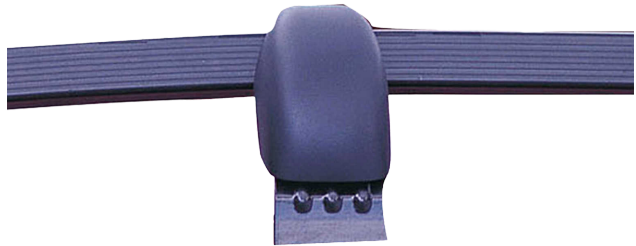

SUPRA SHORT ROOF ADAPTER 3D

Art. no: 223010

Extension for 3 door vehicles. Minimises the distance between bars so that accessories can be used safely.

SPECIFICATIONS

Article status	_specifications_select_discontinued
Artikelnummer	223010
Description	Extension for 3 door vehicles. Minimises the distance between bars so that accessories can be used safely.
Display name	Supra short roof adapter 3D
Easy go	Nej
Fits steel bars	Nej
Färg	Svart
Gryphon class name	MBArticle
Gryphon id	59069
Namn	Supra short roof adapter 3D
Nettovikt (kg)	254
Old name	Supra
Pack size, mm	120x80x670
Shortname	3D
URL slug	supra-short-roof-adapter-3d-223010
Varumärke	Montblanc