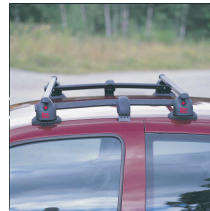

SUPRA SHORT ROOF ADAPTER 3D

Art. no: 223010

Extension for 3 door vehicles. Minimises the distance between bars so that accessories can be used safely.

SPECIFICATIONS

Article status	_specifications_select_discontinued
Artikelnummer	223010
Description	Extension for 3 door vehicles. Minimises the distance between bars so that accessories can be used safely.
Display name	Supra short roof adapter 3D
Easy go	Nej
Fits steel bars	Nej
Färg	Svart
Gryphon class name	MBArticle
Gryphon id	59069
Namn	Supra short roof adapter 3D
Nettovikt (kg)	254
Old name	Supra
Pack size, mm	120x80x670
Shortname	3D
URL slug	supra-short-roof-adapter-3d-223010
Varumärke	Montblanc