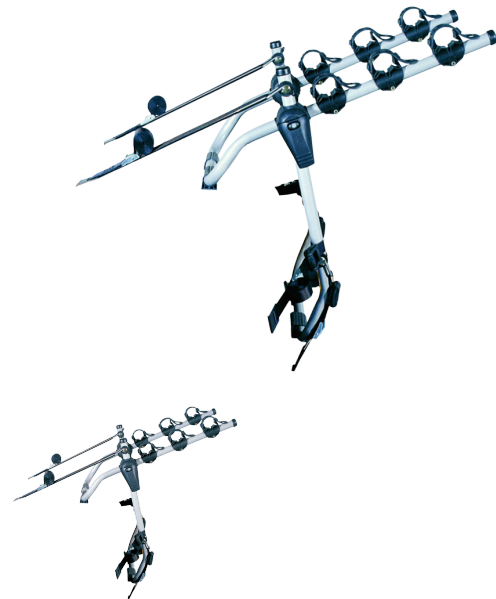

REAR TRAIL MULTI

Art. no: 205510

Transports up to 3 bikes. Bikes are suspended and secured with straps. Secured to the tailgate using fabric straps for a versatile fitment. Rubber frame locators hold your bike firmly in place. Rubber pads protect your paintwork. Check application guide to see if it fits your vehicle.

SPECIFICATIONS

Allmän information	False cross bar in option - 202160 Certified in accordance with LNE standard XP R 18-904-4 (June 2008)
Artikelnummer	205510
EAN	3218062055105
Färdigmonterad	Ja
Färg	Silver
Garanti, år	3
Load capacity, max (kg)	45
Maximal cykelvikt (kg)	15
Maximalt antal cyklar	3
Nettovikt (kg)	4.7
Pack size, mm	520x140x750
På bakluckans reservhjul	Nej
Verktyg behövs	1
Verktyg inkluderade	Ja
Country of Manufacture	Romania