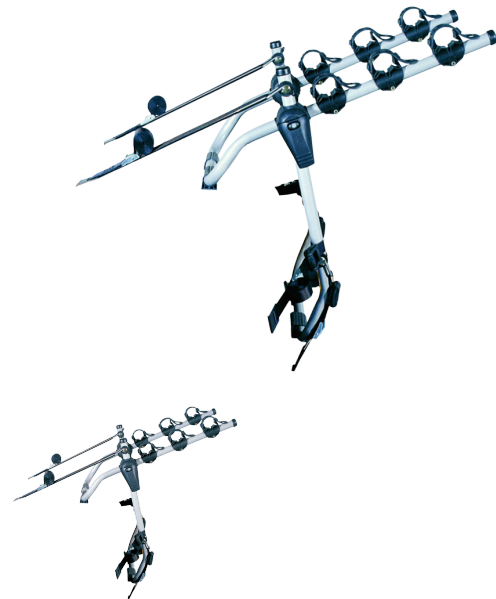

## REAR TRAIL MULTI

Art. no: 205510

Transports up to 3 bikes. Bikes are suspended and secured with straps. Secured to the tailgate using fabric straps for a versatile fitment. Rubber frame locators hold your bike firmly in place. Rubber pads protect your paintwork. Check application guide to see if it fits your vehicle.

### SPECIFICATIONS

Allmän information	False cross bar in option - 202160 Certified in accordance with LNE standard XP R 18-904-4 (June 2008)
Artikelnummer	205510
EAN	3218062055105
Färdigmonterad	Ja
Färg	Silver
Garanti, år	3
Load capacity, max (kg)	45
Maximal cykelvikt (kg)	15
Maximalt antal cyklar	3
Nettovikt (kg)	4.7
Pack size, mm	520x140x750
På bakluckans reservhjul	Nej
Verktyg behövs	1
Verktyg inkluderade	Ja
Country of Manufacture	Romania