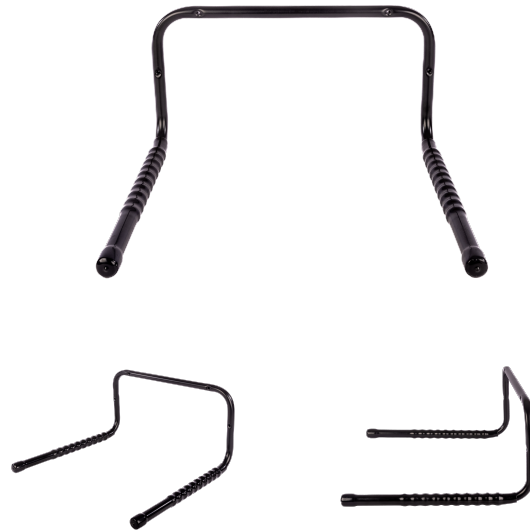

BIKE HOLDER FIXED

Art. no: 691234

Wall mounted bike carrier. Ideal for repairing and maintaining cycle. Protective cycle support mountings. Lockable with cable lock (not supplied).

SPECIFICATIONS

Article status	Aktiv
Artikelnummer	691234
Description	Wall mounted bike carrier. Ideal for repairing and maintaining cycle. Protective cycle support mountings. Lockable with cable lock (not supplied).
Display name	Bike Holder fixed
EAN	7316176912348
Fits steel bars	Nej
Färg	Svart
Gryphon class name	MBArticle
Gryphon id	59322
Namn	Bike Holder fixed
Nettovikt (kg)	1.4
Old name	WCH1
Pack size, mm	446x445x240
URL slug	fixed-bike-holder-691234
Varumärke	Montblanc