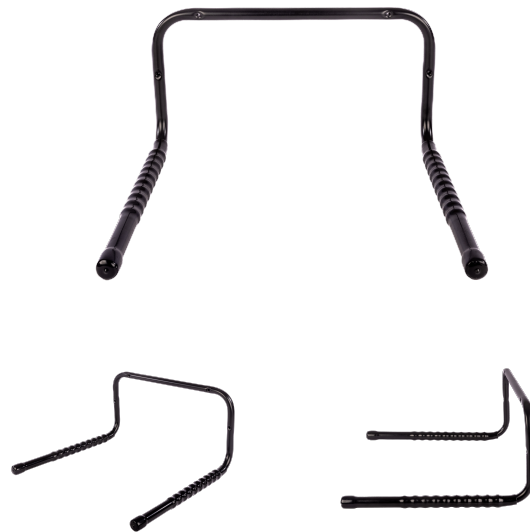

# BIKE HOLDER FIXED

Art. no: 691234

Wall mounted bike carrier. Ideal for repairing and maintaining cycle. Protective cycle support mountings. Lockable with cable lock (not supplied).

## SPECIFICATIONS

|                    |  |
|--------------------|--|
| Article status     | Aktiv  |
| Artikelnummer      | 691234   |
| Description        | Wall mounted bike carrier. Ideal for repairing and maintaining cycle. Protective cycle support mountings. Lockable with cable lock (not supplied). |
| Display name       | Bike Holder fixed  |
| EAN                | 7316176912348  |
| Fits steel bars    | Nej  |
| Färg               | Svart  |
| Gryphon class name | MBArticle  |
| Gryphon id         | 59322  |
| Namn               | Bike Holder fixed  |
| Nettovikt (kg)     | 1.4  |
| Old name           | WCH1   |
| Pack size, mm      | 446x445x240  |
| URL slug           | fixed-bike-holder-691234   |
| Varumärke          | Montblanc  |