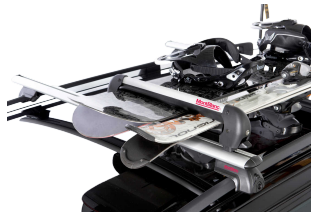

RIDGE SKIDHÅLLARE

Art. no: 728152

Ski holder for up to four pairs of skis or two snowboards (dependent on type of skis). Skis secured between soft rubber to prevent damage. Push release for easy opening with gloved hands. Compatible with most brands of roof bars, for steel bars an extra kit is needed. No tools required. Locks included.

Scan to be redirected to the product page

RIDGE SKIDHÅLLARE

Art. no: 728152

SPECIFICATIONS

Artikelnummer	728152
City crash tested	Ja
EAN	7316177281528
Easy go	Ja
Fits alu bars	Ja
Fits steel bars	Ja, med kit
Färg	Grå
Garanti, år	3
Nettovikt (kg)	3.3
Pack size, mm	610 x 185 x 125
Ski capacity, max	4