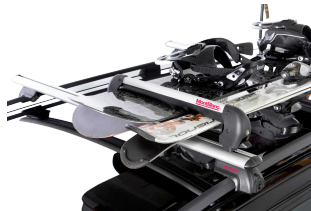

MONT BLANC SNOWSPORT RIDGE ALU FIT

Art. no: 728152

Ski holder for up to four pairs of skis or two snowboards (dependent on type of skis). Skis secured between soft rubber to prevent damage. Push release for easy opening with gloved hands. Compatible with most brands of roof bars, for steel bars an extra kit is needed. No tools required. Locks included.

Scan to be redirected to the product page

2025 04 03

MONT BLANC SNOWSPORT RIDGE ALU FIT

Art. no: 728152

SPECIFICATIONS

EAN	7316177281528
Easy go	Tak
Gwarancja, lata	3
Ilość nart, maks.	4
Kolor	Szary
Numer artykułu	728152
Pasuje do belek aluminiowych	Tak
Pasuje do belek stalowych	Tak (wymagany kit)
Przetestowane testem „city crash”	Tak
Waga netto (kg)	3.3
Wielkość opakowania, mm	610 x 185 x 125
Country of Manufacture	Romania