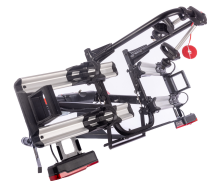

Sarek – Sykkelstativ

Art. no: 205566

Experience effortless bike transport with the Sarek Bike Carrier from Mont Blanc, suitable for everyday users and enthusiasts alike. This versatile, tow ball-mounted platform carries two bikes (up to 30 kg each), ideal for e-bikes. Enjoy our EasyGo feature for tool-free, quick installation. The carrier handles tire sizes up to 3" and a wheelbase of 1350 mm, and offers easy storage with its fold-and-tilt function. Featuring an integrated lighting board with a 13-pin connector, the Sarek Bike Carrier prioritizes safety and convenience for all your biking adventures.

Scan to be redirected to the product page

**Mont
Blanc**[®]

Sarek – Sykkelstativ

Art. no: 205566

Specifications

Artikkelnummer	205566
EAN	7316172055667
Easy go	Ja
Foldes ned	Ja
Forhåndsmontert	Ja
Garanti, år	3
Lastekapasitet, maks (kg)	60
Låser	Ja
Nettovekt (kg)	18
Nødvendige verktøy	Nei
Pakningsstørrelse, mm	745x555x680
Sykkelpasitet	2
Sykkelvekt, maks. (kg)	30
Testet etter City Crash-standard	Ja
Trenger elektrisitet	Ja