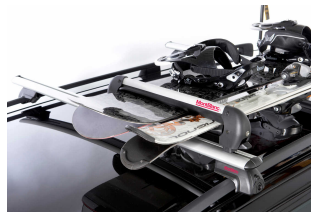

Mont Blanc Snowsport Ridge Alu Fit

Art. no: 728152

Ski holder for up to four pairs of skis or two snowboards (dependent on type of skis). Skis secured between soft rubber to prevent damage. Push release for easy opening with gloved hands. Compatible with most brands of roof bars, for steel bars an extra kit is needed. No tools required. Locks included.

Scan to be redirected to the product page

Mont Blanc Snowsport Ridge Alu Fit

Art. no: 728152

Specifications

Artikkelnummer	728152
EAN	7316177281528
Easy go	Ja
Farge	Grå
Garanti, år	3
Nettovekt (kg)	3.3
Nødvendige verktøy	Nei
Pakningsstørrelse, mm	610 x 185 x 125
Passer alustenger	Ja
Passer stålstenger	Ja (sett er nødvendig)
Skikapasitet, maks	4
Testet etter City Crash-standarden	Ja