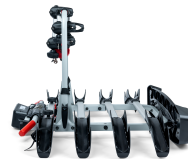

TowVoyage Rapid 4 Arms

Art. no: 205464

Transports up to 4 bikes. Tilttable, with bikes mounted, providing access to the boot. Cycle carrier locks to the tow ball, 2 keys included. Quick fitting on all types of tow ball with a diameter of 50mm. Includes cycle spacers to ensure there is no contact between bikes. Rear lights and number plate holder with 7 pin electrics. Reflective sticker for extra safety.

Scan to be redirected to the product page

TowVoyage Rapid 4 Arms

Art. no: 205464

Specifications

Artikkelnummer	205464
EAN	3218062054641
Easy go	Ja
Farge	Svart og aluminium
Foldes ned	Ja
Forhåndsmontert	Ja
Garanti, år	3
Lastekapasitet, maks (kg)	60
Låser	Ja
Nettovekt (kg)	17
Nødvendige verktøy	Nei
Pakningsstørrelse, mm	840x240x1060
Sykkelpasitet	4
Sykkelvekt, maks. (kg)	15
Trenger elektrisitet	Ja