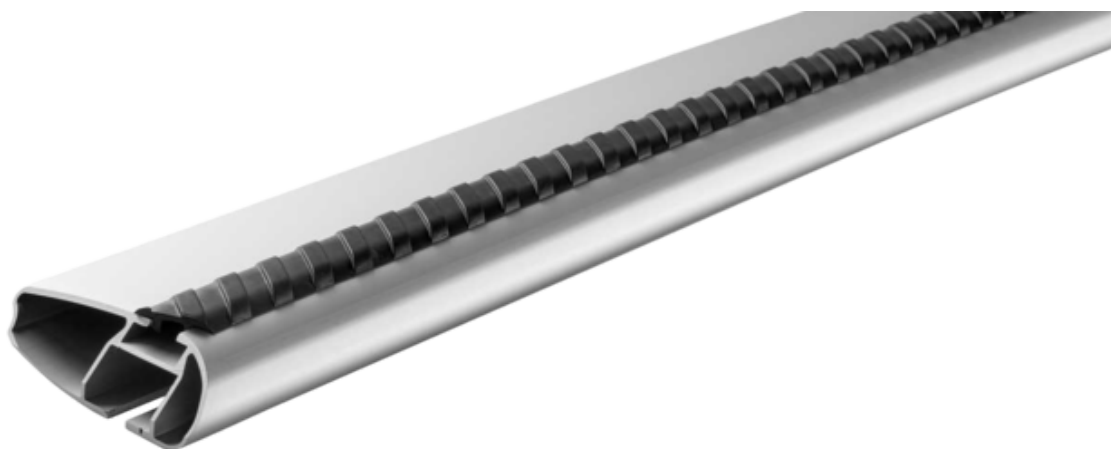

2025 04 05

MONT BLANC XPLORE ALUMINIUM ROOF BAR 6607

Art. no: 776607

Pair of 112cm aluminium roof bars with T-tracks. T-tracks allow accessories such as roof boxes, bike carriers, ski carriers etc. to be slid into place and the full length of the bar can be used to mount multiple accessories. Compatible with most brands of roof boxes, cycle carriers and other roof bar accessories with T-track fittings. Combines with foot unit.

Scan to be redirected
to the product page

**Mont
Blanc**[®]

2025 04 05

MONT BLANC XPLORE ALUMINIUM ROOF BAR 6607

Art. no: 776607

SPECIFICATIONS

Article number	776607
Bar length (cm)	112/112
Colour	Silver
Fits steel bars	No
Warranty, years	5
Country of Manufacture	Romania