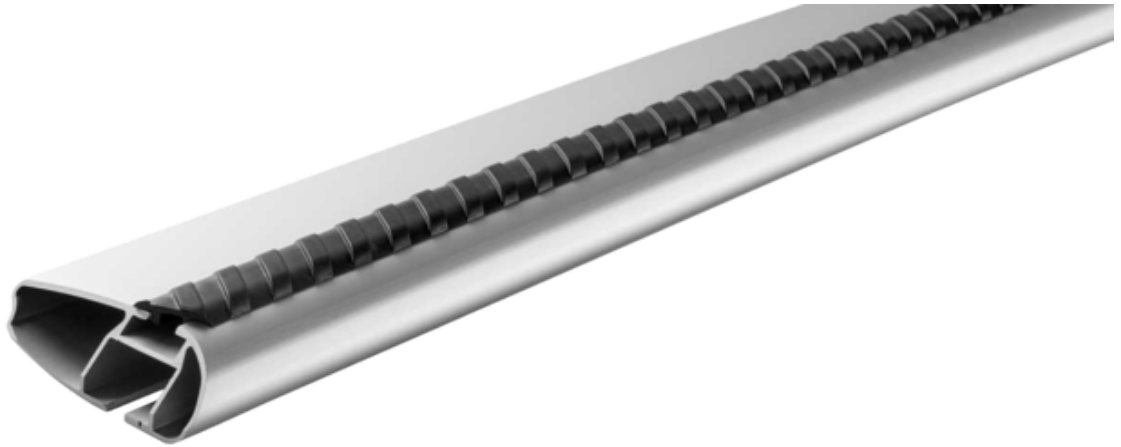

2025 04 05

MONT BLANC XPLORE ALUMINIUM ROOF BAR 6607

Art. no: 776607

Pair of 112cm aluminium roof bars with T-tracks. T-tracks allow accessories such as roof boxes, bike carriers, ski carriers etc. to be slid into place and the full length of the bar can be used to mount multiple accessories. Compatible with most brands of roof boxes, cycle carriers and other roof bar accessories with T-track fittings. Combines with foot unit.

Scan to be redirected
to the product page

**Mont
Blanc**[®]

2025 04 05

MONT BLANC XPLORE ALUMINIUM ROOF BAR 6607

Art. no: 776607

SPECIFICATIONS

Article number	776607
Bar length (cm)	112/112
Colour	Silver
Fits steel bars	No
Warranty, years	5
Country of Manufacture	Romania