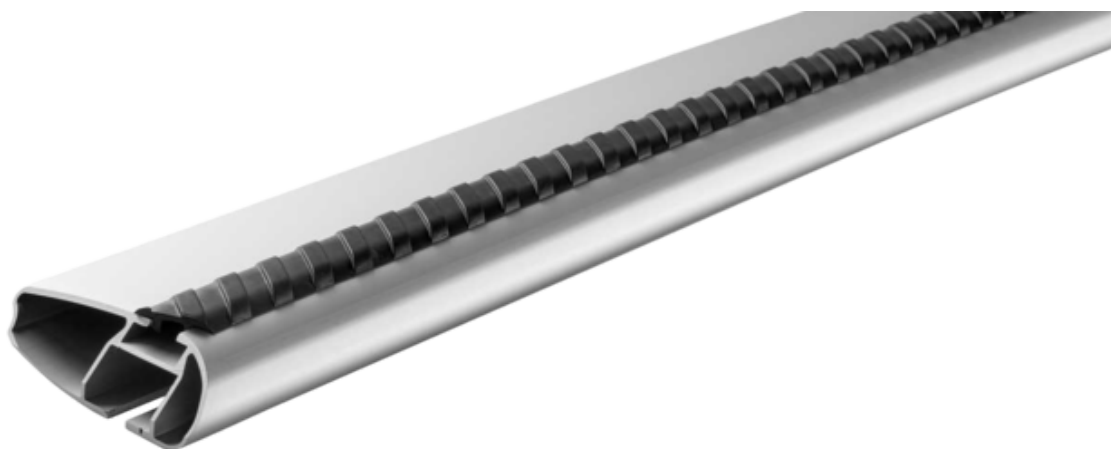

MONT BLANC XPLORE ALUMINIUM ROOF BAR 6607

Art. no: 776607

Pair of 112cm aluminium roof bars with T-tracks. T-tracks allow accessories such as roof boxes, bike carriers, ski carriers etc. to be slid into place and the full length of the bar can be used to mount multiple accessories. Compatible with most brands of roof boxes, cycle carriers and other roof bar accessories with T-track fittings. Combines with foot unit.

Scan to be redirected
to the product page

**Mont
Blanc**[®]

MONT BLANC XPLORE ALUMINIUM ROOF BAR 6607

Art. no: 776607

SPECIFICATIONS

Article number	776607
Bar length (cm)	112/112
Colour	Silver
Fits steel bars	No
Warranty, years	5