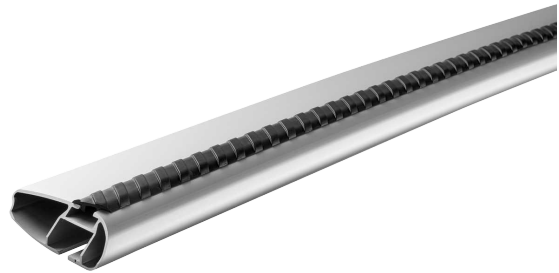

## MONT BLANC XPLORE ALUMINIUM ROOF BAR 6607

Art. no: 776607

Pair of 112cm aluminium roof bars with T-tracks. T-tracks allow accessories such as roof boxes, bike carriers, ski carriers etc. to be slid into place and the full length of the bar can be used to mount multiple accessories. Compatible with most brands of roof boxes, cycle carriers and other roof bar accessories with T-track fittings. Combines with foot unit.

Scan to be redirected  
to the product page

**Mont  
Blanc**<sup>®</sup>

# MONT BLANC XPLORE ALUMINIUM ROOF BAR 6607

Art. no: 776607

## SPECIFICATIONS

Article number	776607
Bar length (cm)	112/112
Colour	Silver
Fits steel bars	No
Warranty, years	5

Scan to be redirected  
to the product page

Mont  
Blanc®