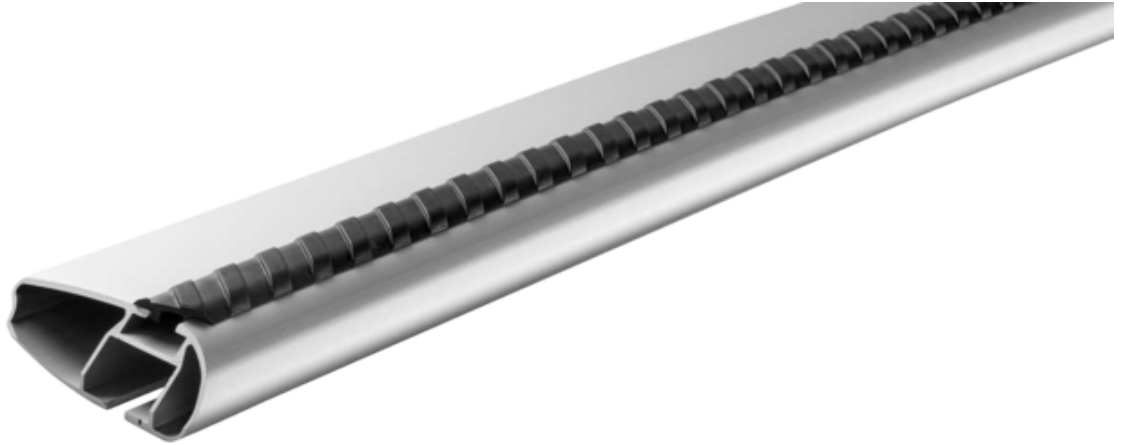

2025 04 08

MONT BLANC XPLORE ALUMINIUM ROOF BAR 6605

Art. no: 776605

Pair of 106cm aluminium roof bars with T-tracks. T-tracks allow accessories such as roof boxes, bike carriers, ski carriers etc. to be slid into place and the full length of the bar can be used to mount multiple accessories. Compatible with most brands of roof boxes, cycle carriers and other roof bar accessories with T-track fittings. Combines with foot unit.

Scan to be redirected
to the product page

**Mont
Blanc**[®]

2025 04 08

MONT BLANC XPLORE ALUMINIUM ROOF BAR 6605

Art. no: 776605

SPECIFICATIONS

Article number	776605
Bar length (cm)	106/106
Colour	Silver
Fits steel bars	No
Warranty, years	5
Country of Manufacture	Romania