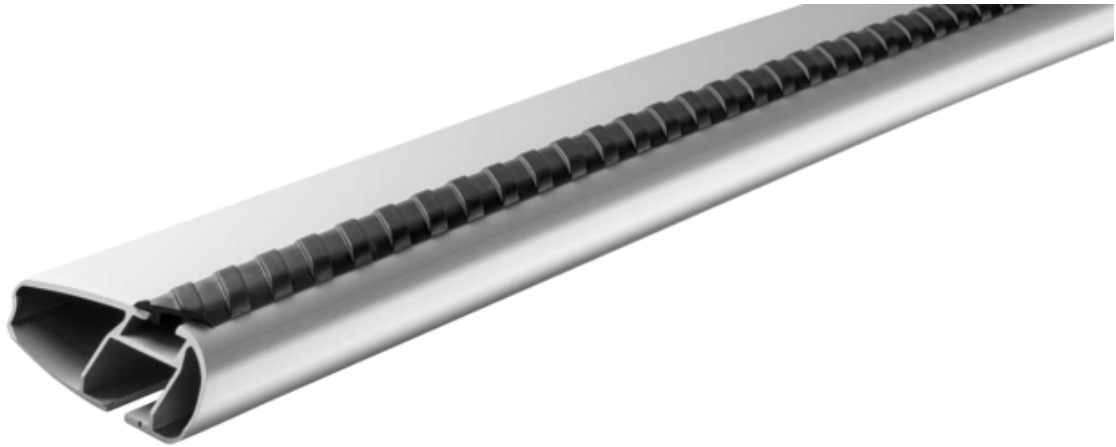

## MONT BLANC XPLORE ALUMINIUM ROOF BAR 6605

Art. no: 776605

Pair of 106cm aluminium roof bars with T-tracks. T-tracks allow accessories such as roof boxes, bike carriers, ski carriers etc. to be slid into place and the full length of the bar can be used to mount multiple accessories. Compatible with most brands of roof boxes, cycle carriers and other roof bar accessories with T-track fittings. Combines with foot unit.

# MONT BLANC XPLORE ALUMINIUM ROOF BAR 6605

Art. no: 776605

## SPECIFICATIONS

Article number	776605
Bar length (cm)	106/106
Colour	Silver
Fits steel bars	No
Warranty, years	5
Country of Manufacture	Romania

Scan to be redirected  
to the product page

Mont  
Blanc®