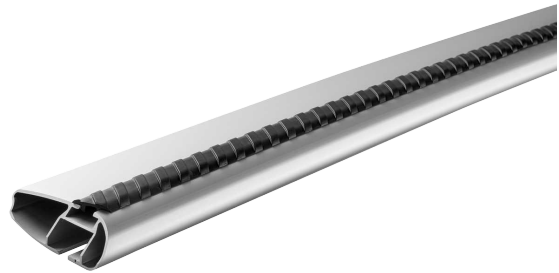

MONT BLANC XPLORE ALUMINIUM ROOF BAR 6604

Art. no: 776604

One 106cm and one 99cm aluminium roof bar with T-tracks. T-tracks allow accessories such as roof boxes, bike carriers, ski carriers etc. to be slid into place and the full length of the bar can be used to mount multiple accessories. Compatible with most brands of roof boxes, cycle carriers and other roof bar accessories with T-track fittings. Combines with foot unit.

Scan to be redirected
to the product page

**Mont
Blanc**[®]

MONT BLANC XPLORE ALUMINIUM ROOF BAR 6604

Art. no: 776604

SPECIFICATIONS

Article number	776604
Bar length (cm)	106/99
Colour	Silver
Fits steel bars	No
Warranty, years	5