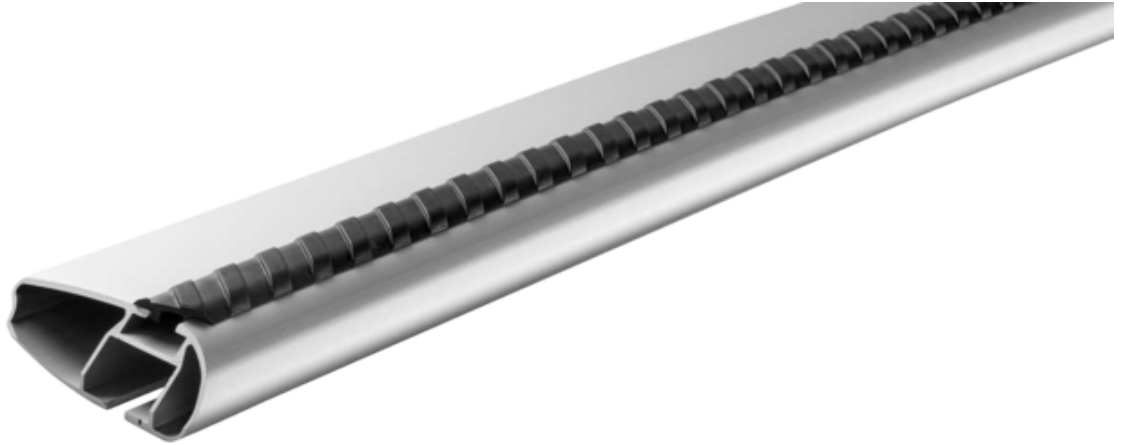

MONT BLANC XPLORE ALUMINIUM ROOF BAR 6604

Art. no: 776604

One 106cm and one 99cm aluminium roof bar with T-tracks. T-tracks allow accessories such as roof boxes, bike carriers, ski carriers etc. to be slid into place and the full length of the bar can be used to mount multiple accessories. Compatible with most brands of roof boxes, cycle carriers and other roof bar accessories with T-track fittings. Combines with foot unit.

Scan to be redirected
to the product page

**Mont
Blanc**[®]

MONT BLANC XPLORE ALUMINIUM ROOF BAR 6604

Art. no: 776604

SPECIFICATIONS

Article number	776604
Bar length (cm)	106/99
Colour	Silver
Fits steel bars	No
Warranty, years	5