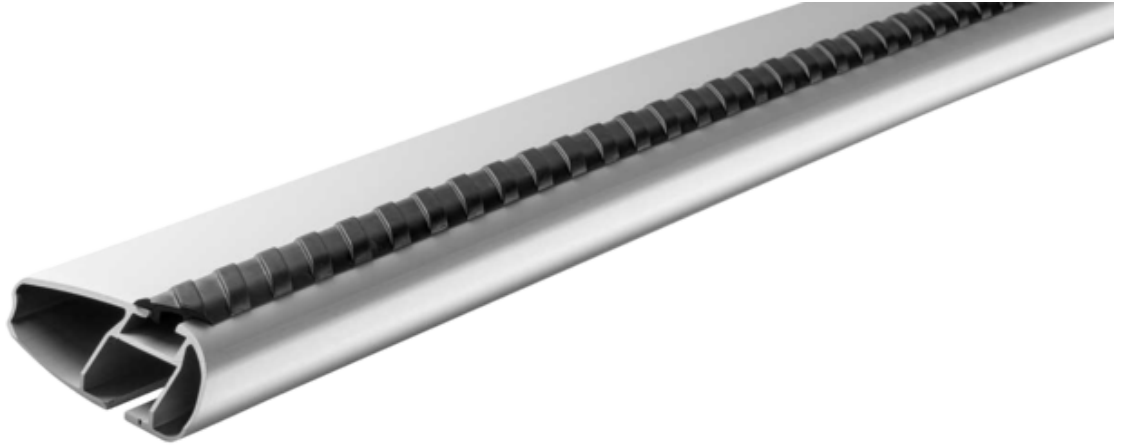

MONT BLANC XPLORE ALUMINIUM ROOF BAR 6602

Art. no: 776602

One 99cm and one 92cm aluminium roof bar with T-tracks. T-tracks allow accessories such as roof boxes, bike carriers, ski carriers etc. to be slid into place and the full length of the bar can be used to mount multiple accessories. Compatible with most brands of roof boxes, cycle carriers and other roof bar accessories with T-track fittings. Combines with foot unit.

Scan to be redirected
to the product page

**Mont
Blanc**[®]

2025 02 05

MONT BLANC XPLORE ALUMINIUM ROOF BAR 6602

Art. no: 776602

SPECIFICATIONS

Article number	776602
Bar length (cm)	99/92
Colour	Silver
Fits steel bars	No
Warranty, years	5
Country of Manufacture	Romania