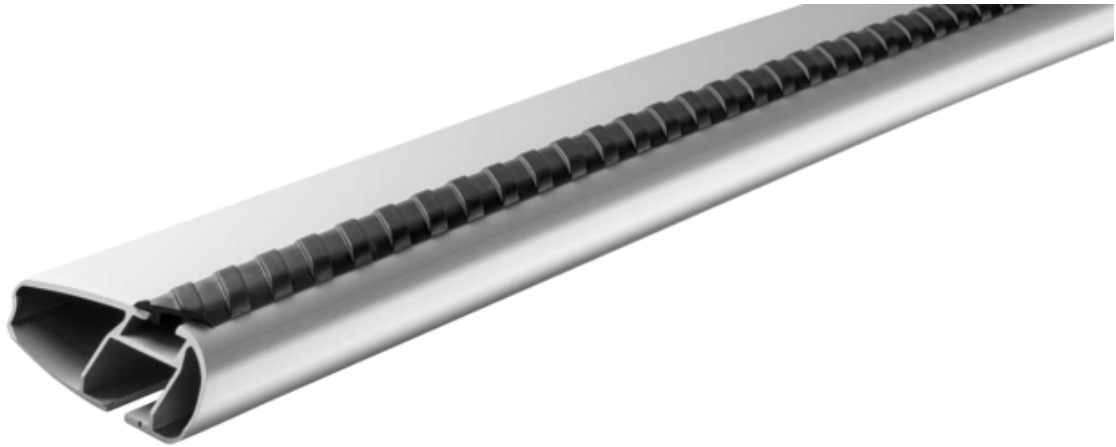

2025 01 03

MONT BLANC XPLORE ALUMINIUM ROOF BAR 6602

Art. no: 776602

One 99cm and one 92cm aluminium roof bar with T-tracks. T-tracks allow accessories such as roof boxes, bike carriers, ski carriers etc. to be slid into place and the full length of the bar can be used to mount multiple accessories. Compatible with most brands of roof boxes, cycle carriers and other roof bar accessories with T-track fittings. Combines with foot unit.

Scan to be redirected
to the product page

**Mont
Blanc**[®]

2025 01 03

MONT BLANC XPLORE ALUMINIUM ROOF BAR 6602

Art. no: 776602

SPECIFICATIONS

Article number	776602
Bar length (cm)	99/92
Colour	Silver
Fits steel bars	No
Warranty, years	5
Country of Manufacture	Romania