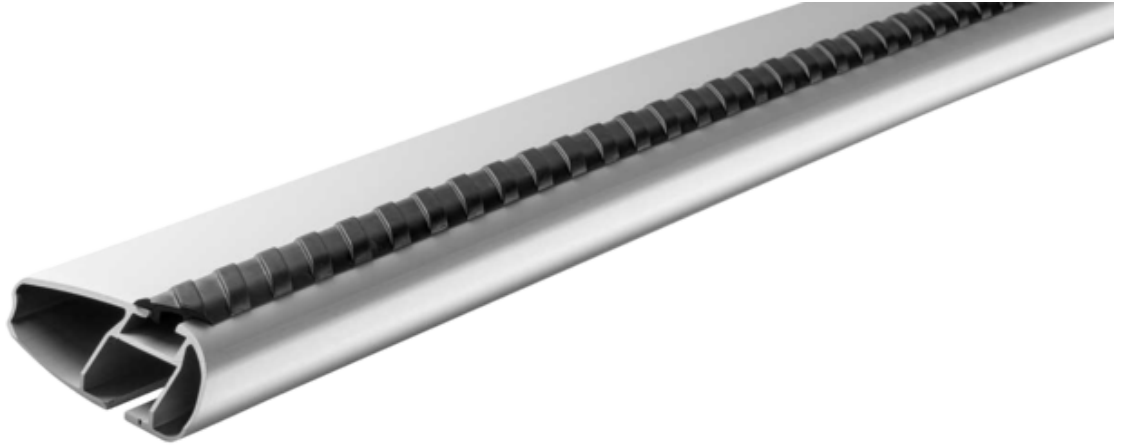

## MONT BLANC XPLORE ALUMINIUM ROOF BAR 6602

Art. no: 776602

One 99cm and one 92cm aluminium roof bar with T-tracks. T-tracks allow accessories such as roof boxes, bike carriers, ski carriers etc. to be slid into place and the full length of the bar can be used to mount multiple accessories. Compatible with most brands of roof boxes, cycle carriers and other roof bar accessories with T-track fittings. Combines with foot unit.

# MONT BLANC XPLORE ALUMINIUM ROOF BAR 6602

Art. no: 776602

## SPECIFICATIONS

Article number	776602
Bar length (cm)	99/92
Colour	Silver
Fits steel bars	No
Warranty, years	5
Country of Manufacture	Romania

Scan to be redirected  
to the product page

Mont  
Blanc®