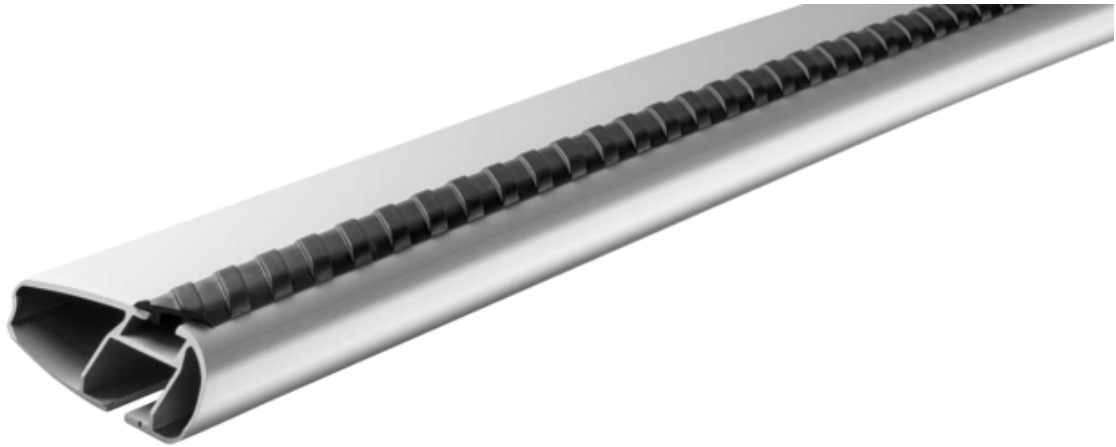

2025 04 06

MONT BLANC XPLORE ALUMINIUM ROOF BAR 6601

Art. no: 776601

Pair of 92cm aluminium roof bars with T-tracks. T-tracks allow accessories such as roof boxes, bike carriers, ski carriers etc. to be slid into place and the full length of the bar can be used to mount multiple accessories. Compatible with most brands of roof boxes, cycle carriers and other roof bar accessories with T-track fittings. Combines with foot unit.

Scan to be redirected
to the product page

Mont
Blanc®

2025 04 06

MONT BLANC XPLORE ALUMINIUM ROOF BAR 6601

Art. no: 776601

SPECIFICATIONS

Article number	776601
Bar length (cm)	92/92
Colour	Silver
Fits steel bars	No
Warranty, years	5
Country of Manufacture	Romania