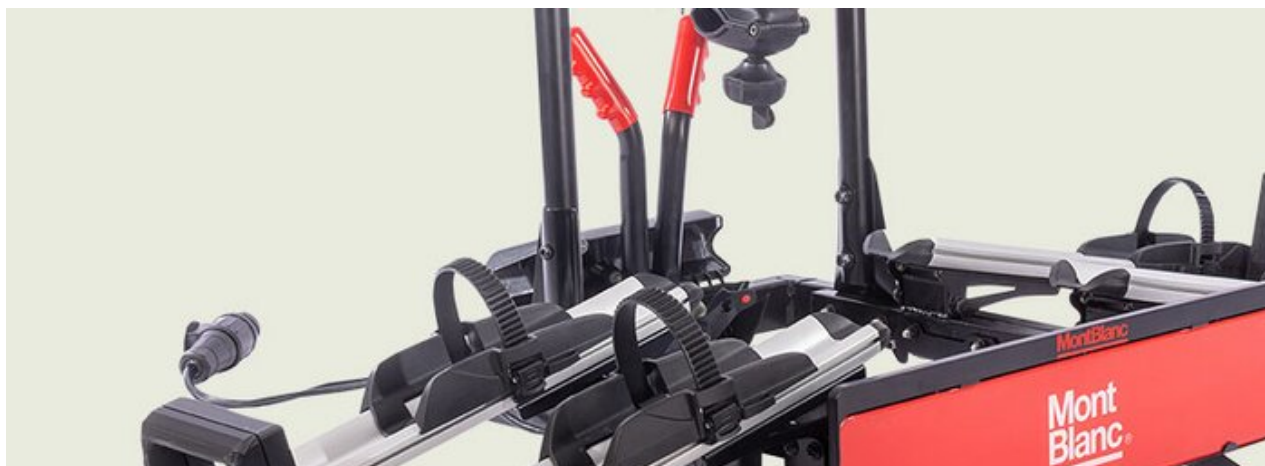

ROOF RUSH LEFT

Art. no: 729705

Compatible with most brands of roof bars, steel and aluminium. Holds one bike. Locks both bike and cycle rack with one lock. Hands free securing. Award winning. Versatile clamping arm means that the carrier can be changed from left hand to right hand allowing it to be mounted on either side of the car. Pre-assembled, no tools required. Manufactured in accordance with DIN75302.

Scan to be redirected to the product page

ROOF RUSH LEFT

Art. no: 729705

SPECIFICATIONS

Article number	729705
Bike capacity	1
Bike weight, max (kg)	17
City crash tested	Yes
Colour	Black
Easy go	Yes
Fits steel bars	No
Preassembled	Yes
Warranty, years	3