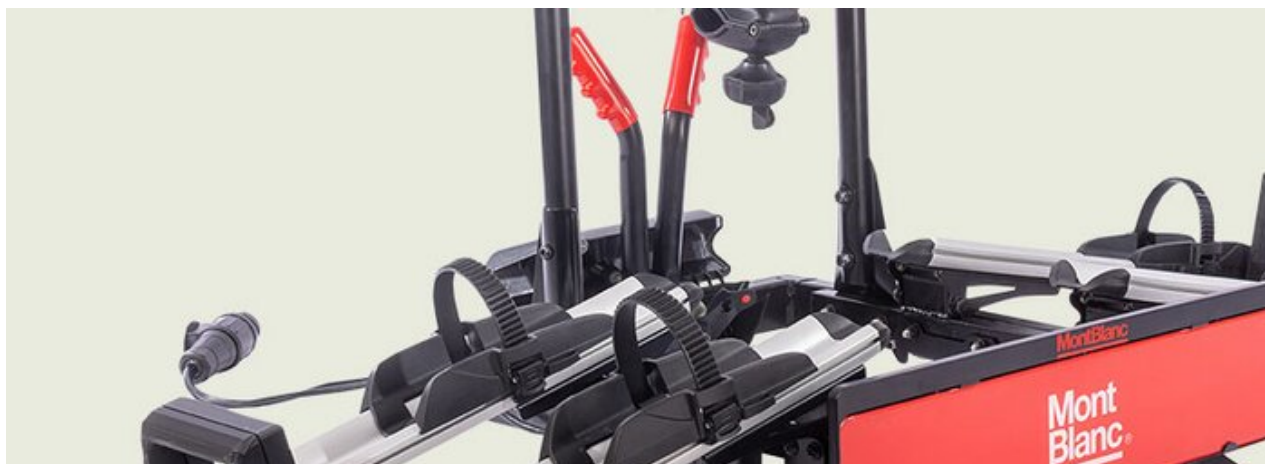

## REAR SNOWDON

Art. no: CM06

Transports up to 3 bikes. Bikes are suspended and secured with straps. Secured to the tailgate using fabric straps for a versatile fitment. Fitting kit included for glass hatches. Foam pads protect your paintwork. Bikes positioned so not obscure lights and number plate (dependent on vehicle).

## REAR SNOWDON

Art. no: CM06

### SPECIFICATIONS

Article number	CM06
Bike capacity	3
Colour	Silver
Fits steel bars	No
Net weight (kg)	6.7
On tailgate spare wheel	No
Pack size, mm	888x645x125
Warranty, years	3

Scan to be redirected  
to the product page