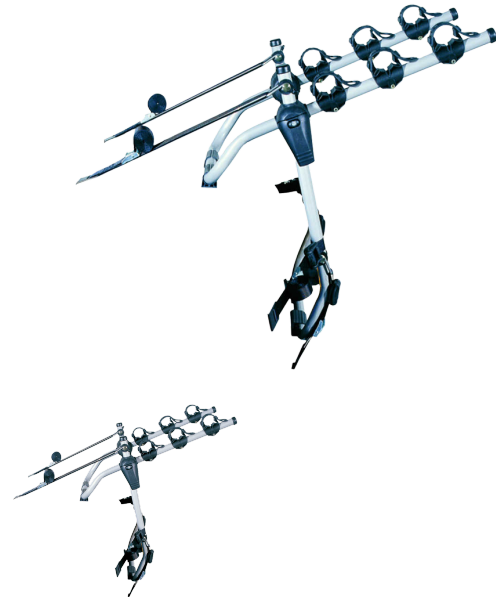

REAR TRAIL MULTI

Art. no: 205510

Transports up to 3 bikes. Bikes are suspended and secured with straps. Secured to the tailgate using fabric straps for a versatile fitment. Rubber frame locators hold your bike firmly in place. Rubber pads protect your paintwork. Check application guide to see if it fits your vehicle.

SPECIFICATIONS

Article number	205510
Bike capacity	3
Bike weight, max (kg)	15
Colour	Silver
EAN	3218062055105
General info	False cross bar in option - 202160 Certified in accordance with LNE standard XP R 18-904-4 (June 2008)
Load capacity, max (kg)	45
Net weight (kg)	4.7
On tailgate spare wheel	No
Pack size, mm	520x140x750
Preassembled	Yes
Tools included	Yes
Tools required	1
Warranty, years	3
Country of Manufacture	Romania