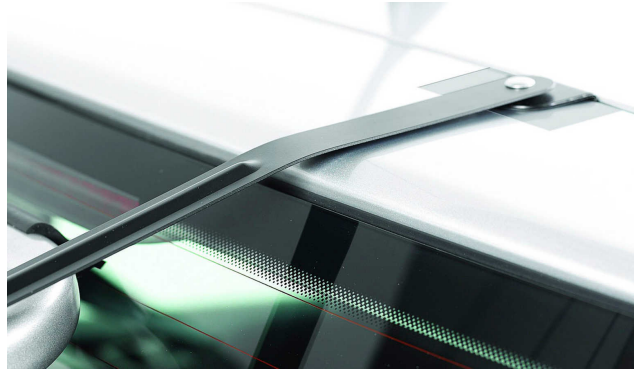

REAR TREK ATTACHMENT KIT 4

Art. no: 691264

Attachment kit/4 for RearTrek.

SPECIFICATIONS

Article number	691264
Article status	_specifications_select_discontinued
Brand	Montblanc
Colour	Black
Description	Attachment kit/4 for RearTrek.
Display name	Rear trek attachment kit 4
EAN	7316176912645
Fits steel bars	No
Gryphon class name	MBArticle
Gryphon id	59329
Material	Steel
Name	Rear trek attachment kit 4
Net weight (kg)	0.8
Pack size, mm	1032x100x40
URL slug	rear-trek-attachment-kit-4-691264
Warranty, years	3