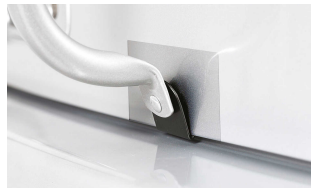

REAR TREK ATTACHMENT KIT 3

Art. no: 691263

Attachment kit/3 combines with RearTrek.

SPECIFICATIONS

Article number	691263
Article status	_specifications_select_discontinued
Brand	_specifications_select_montblanc
Colour	Black
Description	Attachment kit/3 combines with RearTrek.
Display name	Rear trek attachment kit 3
EAN	7316176912638
Fits steel bars	No
Gryphon class name	MBArticle
Gryphon id	59328
Material	Steel
Name	Rear trek attachment kit 3
Net weight (kg)	0.7
Pack size, mm	732x100x40
URL slug	rear-trek-attachment-kit-3-691263
Warranty, years	3