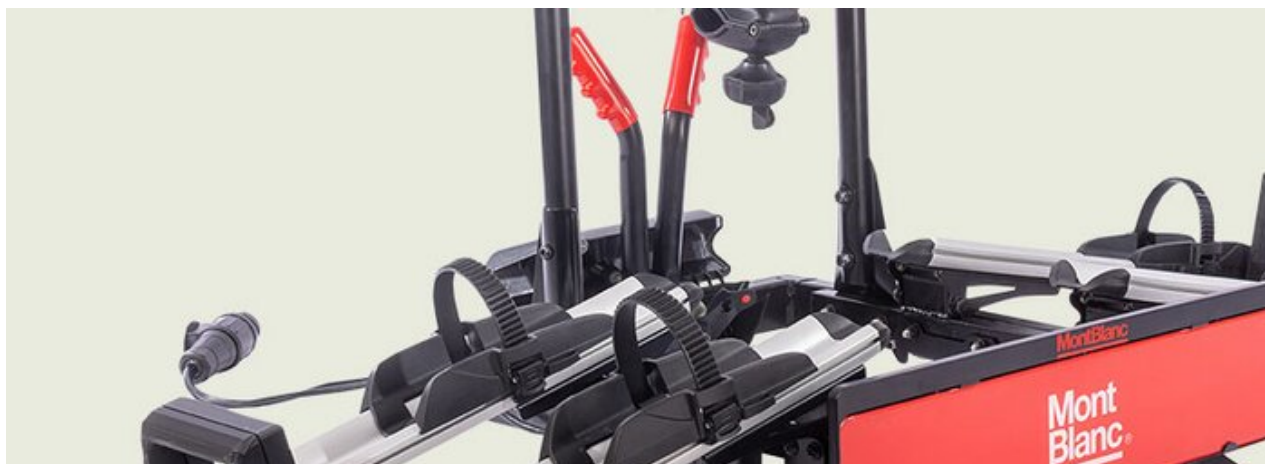

REAR TREK S2

Art. no: 691252

SPECIFICATIONS

Article number	691252
Bike capacity	2
EAN	7316176912522
Fits steel bars	No