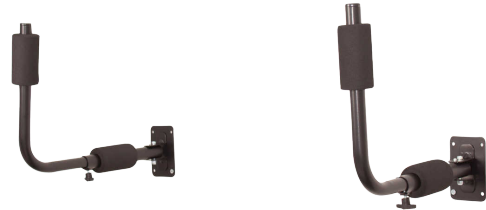

2025 01 23

ROOF BOX WALL MOUNT

Art. no: 400360

Holds one roof box. Pair of brackets for easy roof box storage. Adjustable to also fit larger boxes, max. 44 cm high. Folds in against the wall when not in use. Foam covers protect the box from scratches.

SPECIFICATIONS

Scan to be redirected
to the product page

**Mont
Blanc**®