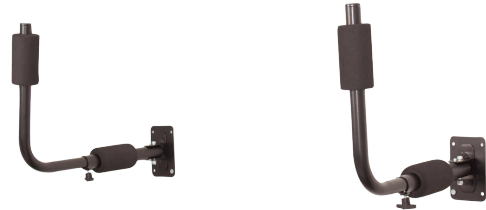

2024 11 23

ROOF BOX WALL MOUNT

Art. no: 400360

Holds one roof box. Pair of brackets for easy roof box storage. Adjustable to also fit larger boxes, max. 44 cm high. Folds in against the wall when not in use. Foam covers protect the box from scratches.

SPECIFICATIONS

Scan to be redirected
to the product page

**Mont
Blanc**[®]