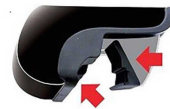

## Specifications

Article number	331390
Colour	Black
Easy go	Yes
Fits steel bars	No
Load capacity, max (kg)	100
Net weight (kg)	0.5
Pack size, mm	220x60x220
Roof type	Integrated rails

Scan to be redirected to  
the product page