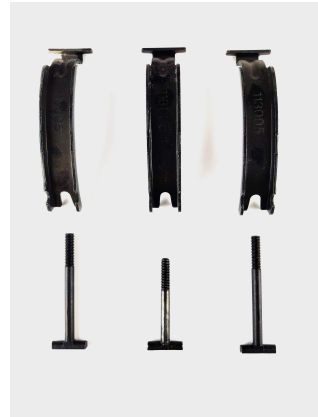

Roof sprint steel kit adapter

Art. no: 451030

Fixing kit for steel roof bars compatible with our two roofsprin alu bike carriers 729803 and 729807.

Specifications

Article number	451030
Colour	Black
EAN	7316174510300
Fits steel bars	Yes

Scan to be redirected to the product page

**Mont
Blanc**[®]