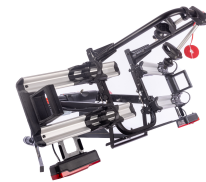

SAREK BIKE CARRIER

Art. no: 205566

Experience effortless bike transport with the Sarek Bike Carrier from Mont Blanc, suitable for everyday users and enthusiasts alike. This versatile, tow ball-mounted platform carries two bikes (up to 30 kg each), ideal for e-bikes. Enjoy our EasyGo feature for tool-free, quick installation. The carrier handles tire sizes up to 3" and a wheelbase of 1350 mm, and offers easy storage with its fold-and-tilt function. Featuring an integrated lighting board with a 13-pin connector, the Sarek Bike Carrier prioritizes safety and convenience for all your biking adventures.

Scan to be redirected to the product page

SAREK BIKE CARRIER

Art. no: 205566

SPECIFICATIONS

Article number	205566
Bike capacity	2
Bike weight, max (kg)	30
City crash tested	Yes
EAN	7316172055667
Easy go	Yes
Electrics needed	Yes
Folds down	Yes
Load capacity, max (kg)	60
Locks	Yes
Net weight (kg)	19
Pack size, mm	745x555x680
Preassembled	Yes
Warranty, years	3
Country of Manufacture	Romania