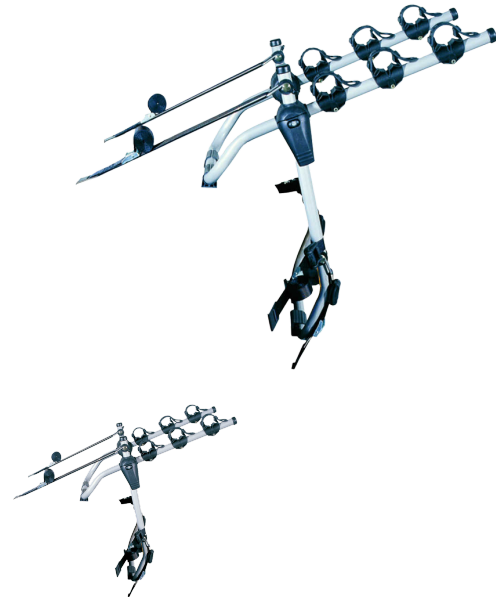

REAR TRAIL MULTI

Art. no: 205510

Transports up to 3 bikes. Bikes are suspended and secured with straps. Secured to the tailgate using fabric straps for a versatile fitment. Rubber frame locators hold your bike firmly in place. Rubber pads protect your paintwork. Check application guide to see if it fits your vehicle.

SPECIFICATIONS

Am Heckklappen-Ersatzrad	No
Article number	205510
Bike capacity	3
Bike weight, max (kg)	15
Colour	Silber
EAN	3218062055105
Erforderliche Werkzeuge	1
General info	False cross bar in option - 202160 Certified in accordance with LNE standard XP R 18-904-4 (June 2008)
Load capacity, max (kg)	45
Net weight (kg)	4.7
Pack size, mm	520x140x750
Vormontiert	Yes
Warranty, years	3
Werkzeuge enthalten	Yes
Country of Manufacture	Romania