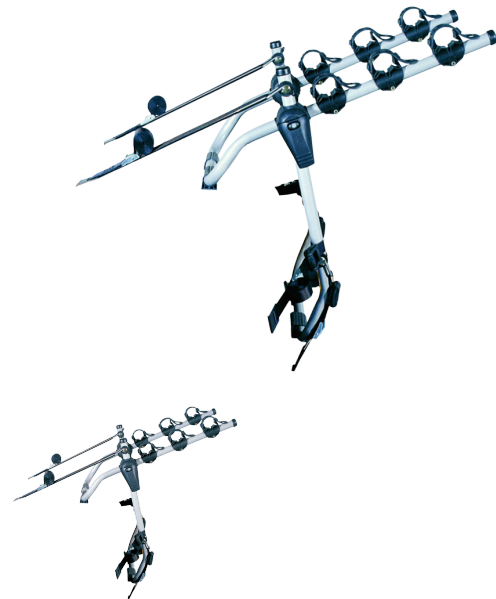

REAR TRAIL MULTI

Art. no: 205510

Transports up to 3 bikes. Bikes are suspended and secured with straps. Secured to the tailgate using fabric straps for a versatile fitment. Rubber frame locators hold your bike firmly in place. Rubber pads protect your paintwork. Check application guide to see if it fits your vehicle.

SPECIFICATIONS

Am Heckklappen-Ersatzrad	No
Article number	205510
Bike capacity	3
Bike weight, max (kg)	15
Colour	Silber
EAN	3218062055105
Erforderliche Werkzeuge	1
General info	False cross bar in option - 202160 Certified in accordance with LNE standard XP R 18-904-4 (June 2008)
Load capacity, max (kg)	45
Net weight (kg)	4.7
Pack size, mm	520x140x750
Vormontiert	Yes
Warranty, years	3
Werkzeuge enthalten	Yes
Country of Manufacture	Romania