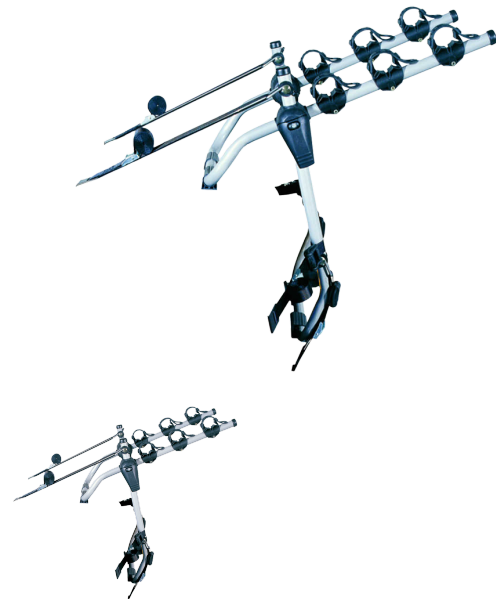

## REAR TRAIL MULTI

Art. no: 205510

Transports up to 3 bikes. Bikes are suspended and secured with straps. Secured to the tailgate using fabric straps for a versatile fitment. Rubber frame locators hold your bike firmly in place. Rubber pads protect your paintwork. Check application guide to see if it fits your vehicle.

### SPECIFICATIONS

Am Heckklappen-Ersatzrad	No
Article number	205510
Bike capacity	3
Bike weight, max (kg)	15
Colour	Silber
EAN	3218062055105
Erforderliche Werkzeuge	1
General info	False cross bar in option - 202160 Certified in accordance with LNE standard XP R 18-904-4 (June 2008)
Load capacity, max (kg)	45
Net weight (kg)	4.7
Pack size, mm	520x140x750
Vormontiert	Yes
Warranty, years	3
Werkzeuge enthalten	Yes
Country of Manufacture	Romania