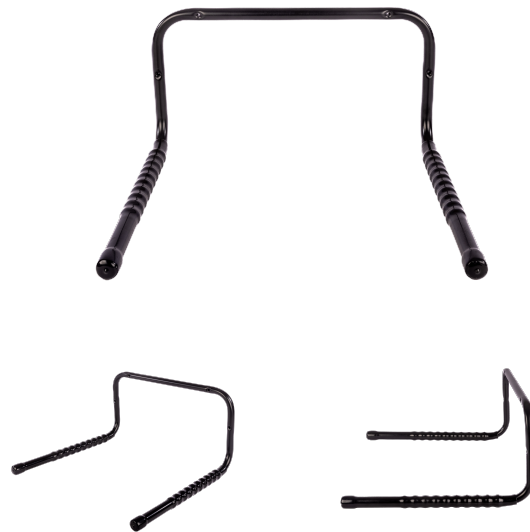

BIKE HOLDER FIXED

Art. no: 691234

Wall mounted bike carrier. Ideal for repairing and maintaining cycle. Protective cycle support mountings. Lockable with cable lock (not supplied).

SPECIFICATIONS

Article number	691234
Article status	Aktiv
Brand	Montblanc
Colour	Schwarz
Description	Wall mounted bike carrier. Ideal for repairing and maintaining cycle. Protective cycle support mountings. Lockable with cable lock (not supplied).
Display name	Bike Holder fixed
EAN	7316176912348
Fits steel bars	No
Gryphon class name	MBArticle
Gryphon id	59322
Name	Bike Holder fixed
Net weight (kg)	1.4
Old name	WCH1
Pack size, mm	446x445x240
URL slug	fixed-bike-holder-691234

Scan to be redirected to the product page

**Mont
Blanc**[®]