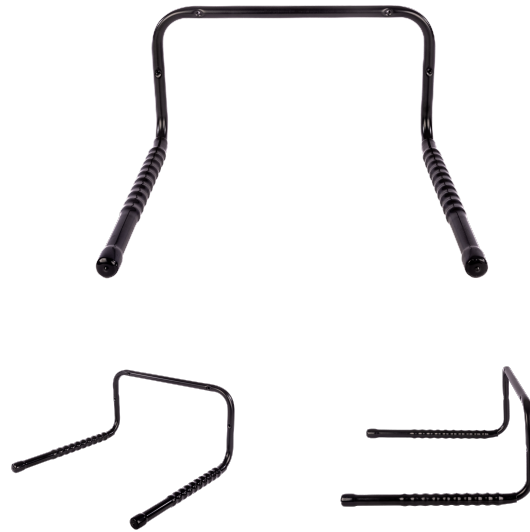

## BIKE HOLDER FIXED

Art. no: 691234

Wall mounted bike carrier. Ideal for repairing and maintaining cycle. Protective cycle support mountings. Lockable with cable lock (not supplied).

### SPECIFICATIONS

Article number	691234
Article status	Aktiv
Brand	Montblanc
Colour	Schwarz
Description	Wall mounted bike carrier. Ideal for repairing and maintaining cycle. Protective cycle support mountings. Lockable with cable lock (not supplied).
Display name	Bike Holder fixed
EAN	7316176912348
Fits steel bars	No
Gryphon class name	MBArticle
Gryphon id	59322
Name	Bike Holder fixed
Net weight (kg)	1.4
Old name	WCH1
Pack size, mm	446x445x240
URL slug	fixed-bike-holder-691234