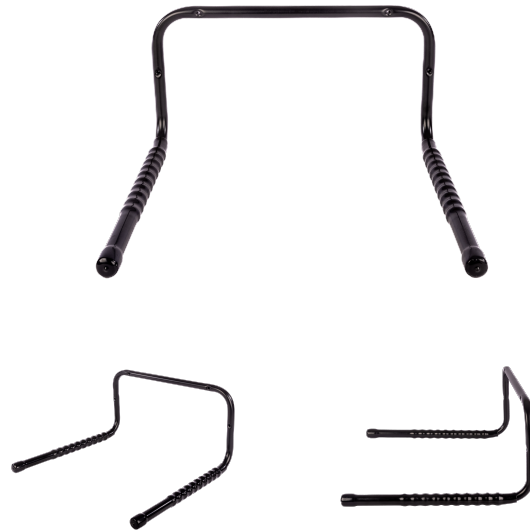

# BIKE HOLDER FIXED

Art. no: 691234

Wall mounted bike carrier. Ideal for repairing and maintaining cycle. Protective cycle support mountings. Lockable with cable lock (not supplied).

## SPECIFICATIONS

Article number	691234
Article status	Aktiv
Brand	Montblanc
Colour	Schwarz
Description	Wall mounted bike carrier. Ideal for repairing and maintaining cycle. Protective cycle support mountings. Lockable with cable lock (not supplied).
Display name	Bike Holder fixed
EAN	7316176912348
Fits steel bars	No
Gryphon class name	MBArticle
Gryphon id	59322
Name	Bike Holder fixed
Net weight (kg)	1.4
Old name	WCH1
Pack size, mm	446x445x240
URL slug	fixed-bike-holder-691234