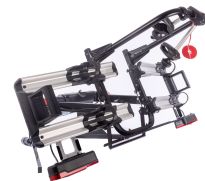

# Sarek – Fahrradträger

Art. no: 205566

Experience effortless bike transport with the Sarek Bike Carrier from Mont Blanc, suitable for everyday users and enthusiasts alike. This versatile, tow ball-mounted platform carries two bikes (up to 30 kg each), ideal for e-bikes. Enjoy our EasyGo feature for tool-free, quick installation. The carrier handles tire sizes up to 3" and a wheelbase of 1350 mm, and offers easy storage with its fold-and-tilt function. Featuring an integrated lighting board with a 13-pin connector, the Sarek Bike Carrier prioritizes safety and convenience for all your biking adventures.

## Specifications

Article number	205566
Bike capacity	2
Bike weight, max (kg)	30
City crash tested	Yes
EAN	7316172055667
Easy go	Yes
Electrics needed	Yes
Folds down	Yes
Load capacity, max (kg)	60
Locks	Yes
Net weight (kg)	18
Pack size, mm	745x555x680
Preassembled	Yes
Tools required	No
Warranty, years	3