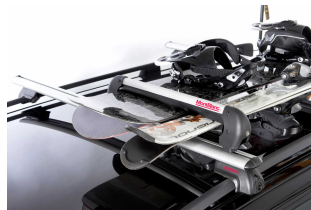

Mont Blanc Snowsport Ridge Alu Fit

Art. no: 728152

Ski holder for up to four pairs of skis or two snowboards (dependent on type of skis). Skis secured between soft rubber to prevent damage. Push release for easy opening with gloved hands. Compatible with most brands of roof bars, for steel bars an extra kit is needed. No tools required. Locks included.

Scan to be redirected to the product page

Mont Blanc Snowsport Ridge Alu Fit

Art. no: 728152

Specifications

Article number	728152
City crash tested	Yes
Colour	Grau
EAN	7316177281528
Easy go	Yes
Fits alu bars	Yes
Fits steel bars	Yes, with kit
Net weight (kg)	3.3
Pack size, mm	610 x 185 x 125
Ski capacity, max	4
Tools required	No
Warranty, years	3