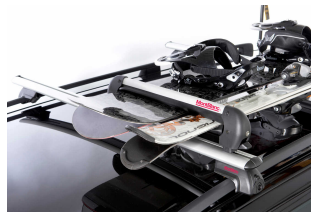

Mont Blanc Snowsport Ridge Alu Fit

Art. no: 728152

Ski holder for up to four pairs of skis or two snowboards (dependent on type of skis). Skis secured between soft rubber to prevent damage. Push release for easy opening with gloved hands. Compatible with most brands of roof bars, for steel bars an extra kit is needed. No tools required. Locks included.

Scan to be redirected to the product page

Mont Blanc Snowsport Ridge Alu Fit

Art. no: 728152

Specifications

Article number	728152
City crash tested	Yes
Colour	Grau
EAN	7316177281528
Easy go	Yes
Fits alu bars	Yes
Fits steel bars	Yes, with kit
Net weight (kg)	3.3
Pack size, mm	610 x 185 x 125
Ski capacity, max	4
Tools required	No
Warranty, years	3